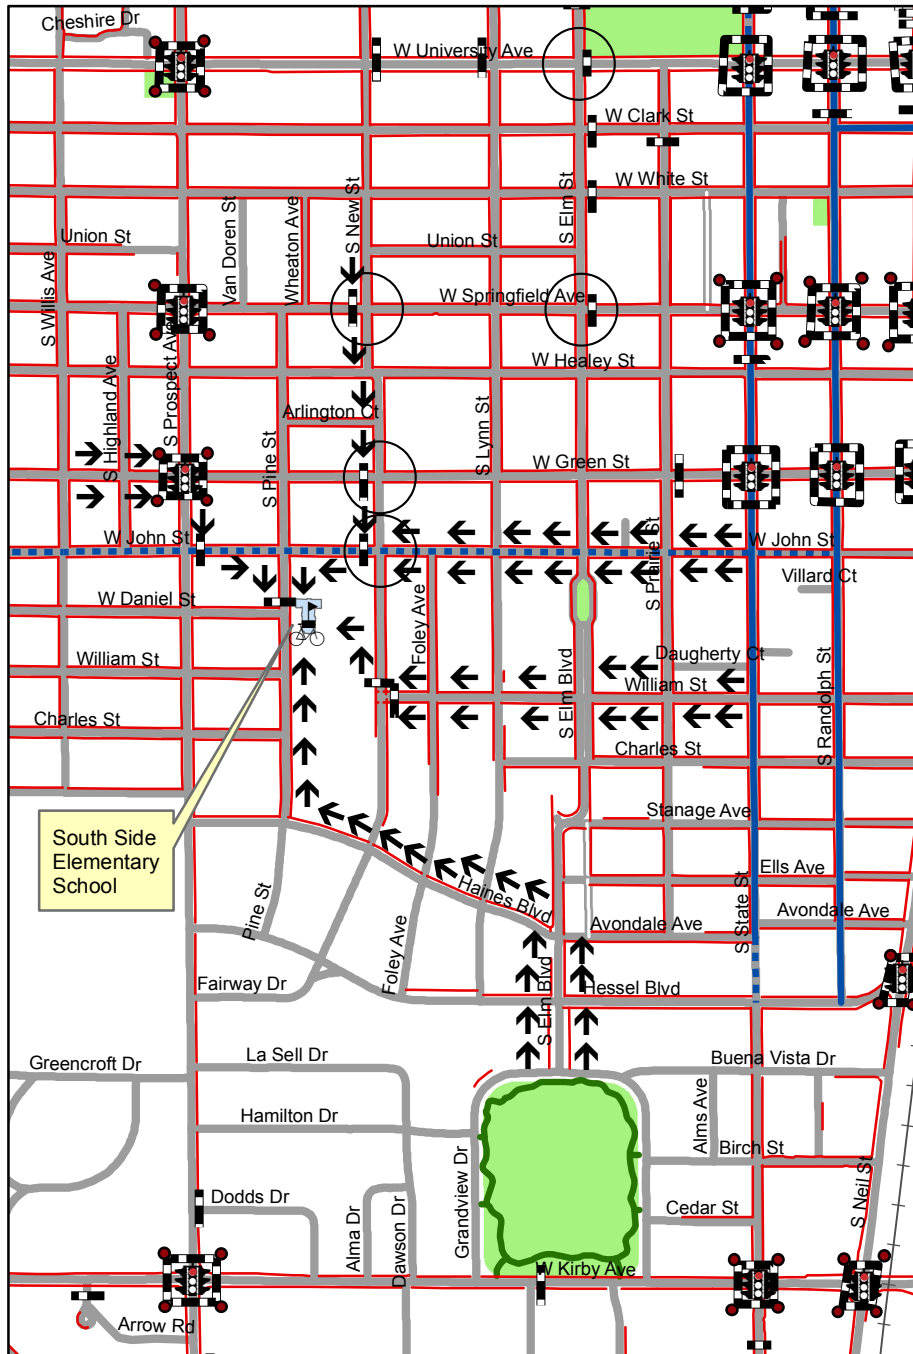

Safe Walking Route Maps 2013

South Side School
712 South Pine Street
Champaign, IL 61820

Legend

- Sidewalks
- Crosswalks
- Bike Lanes (on-street)
- Shared Lane Markings (sharrows)
- Shared-Use Path (off-street)
- Streets
- Alleys
- South Side Elementary School
- Crossing Guards
- Safe Routes
- Bike Racks
- School Footprint
- Public Park
- Traffic Signal
- Pedestrian Pushbutton